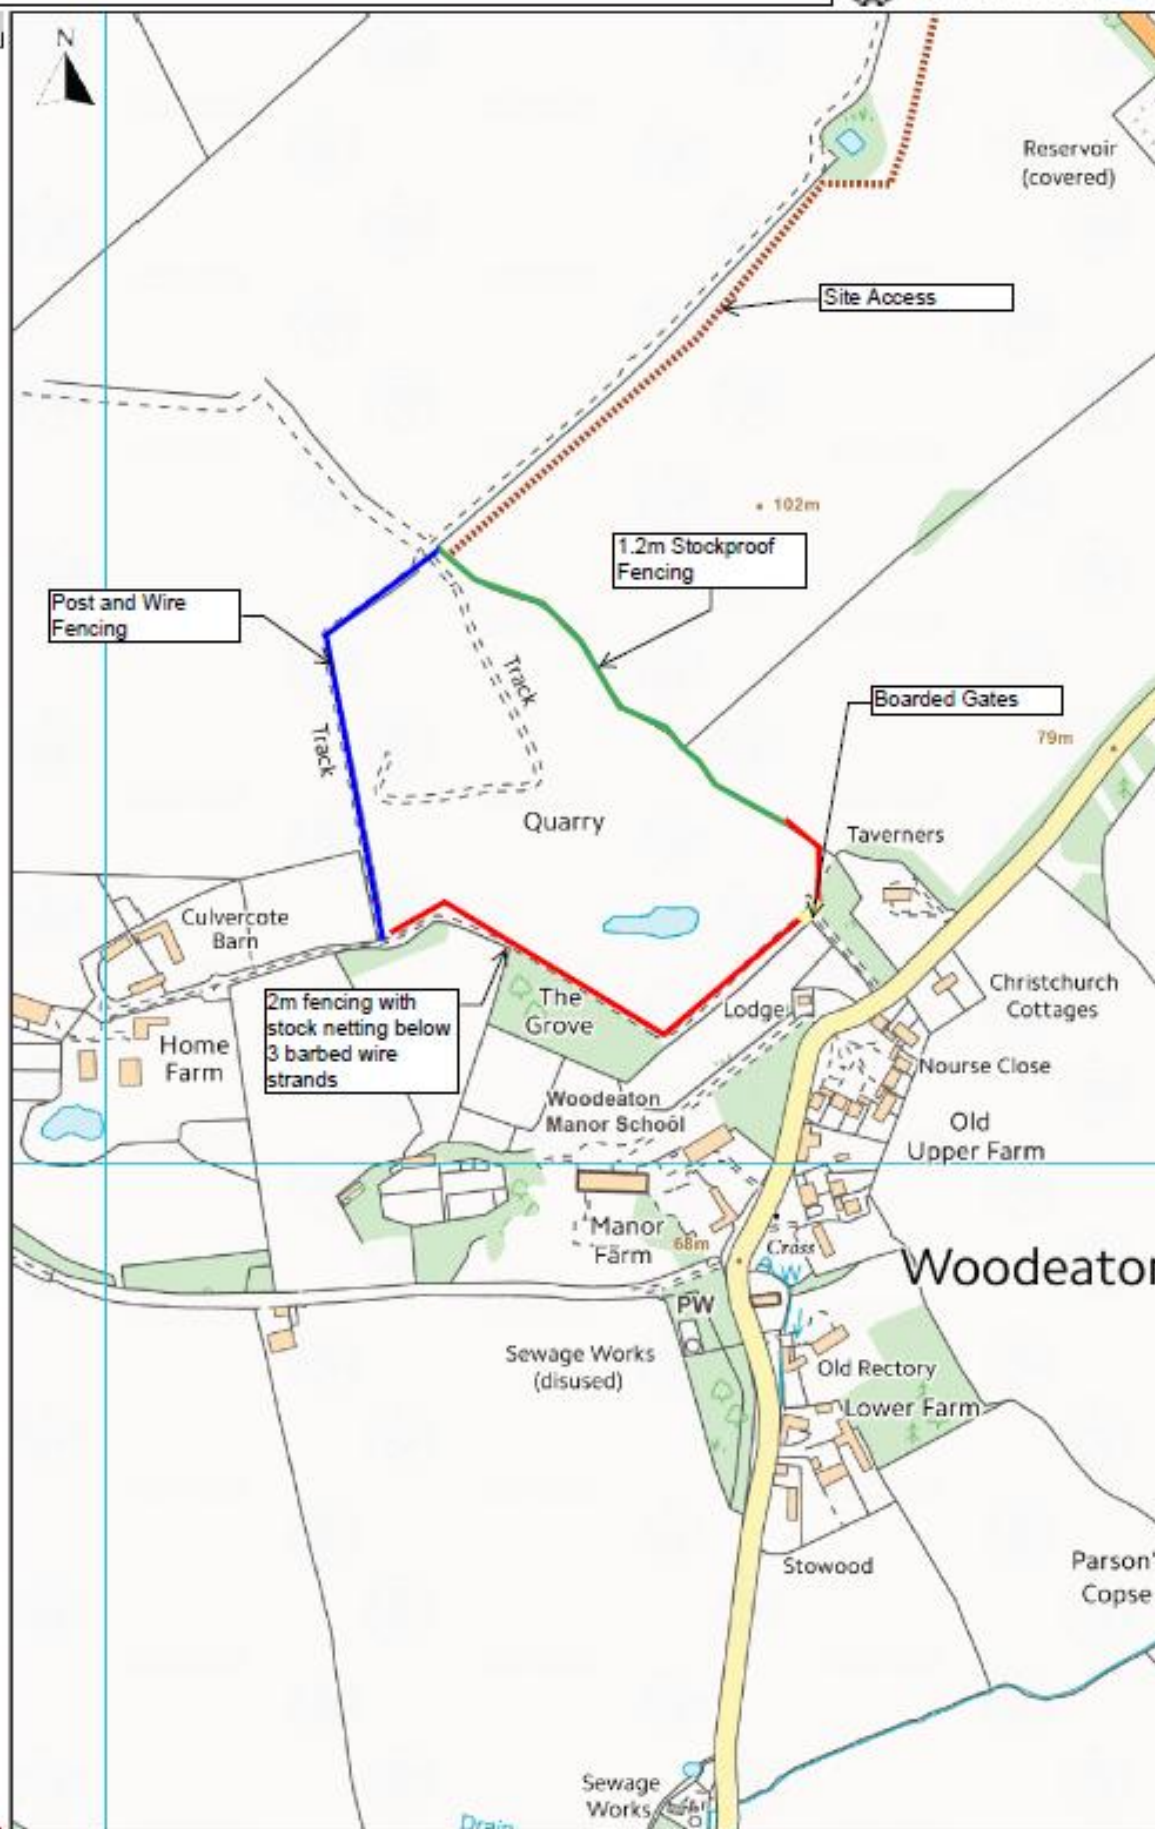

# Annex 1: Committee Plan

Map Legend  
No overlays selected

## Woodeaton Quarry

Annotations not to scale

15-Nov-2018

Scale 1: 3779

0 m 100 m 200 m